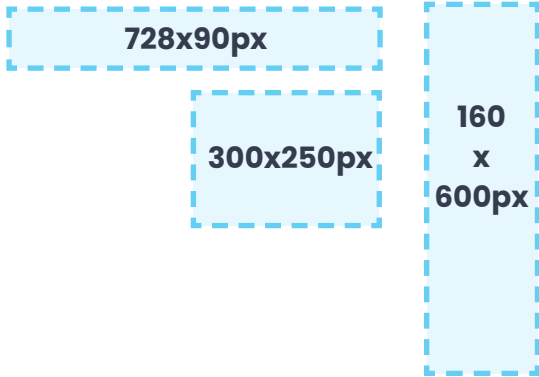

Sizes include:

- **Leaderboard**
  728 pixels wide x 90 pixels high
- **Wide Skyscraper**
  160 pixels wide x 600 pixels high
- **Square Pop-Up**
  300 pixels wide x 250 pixels high